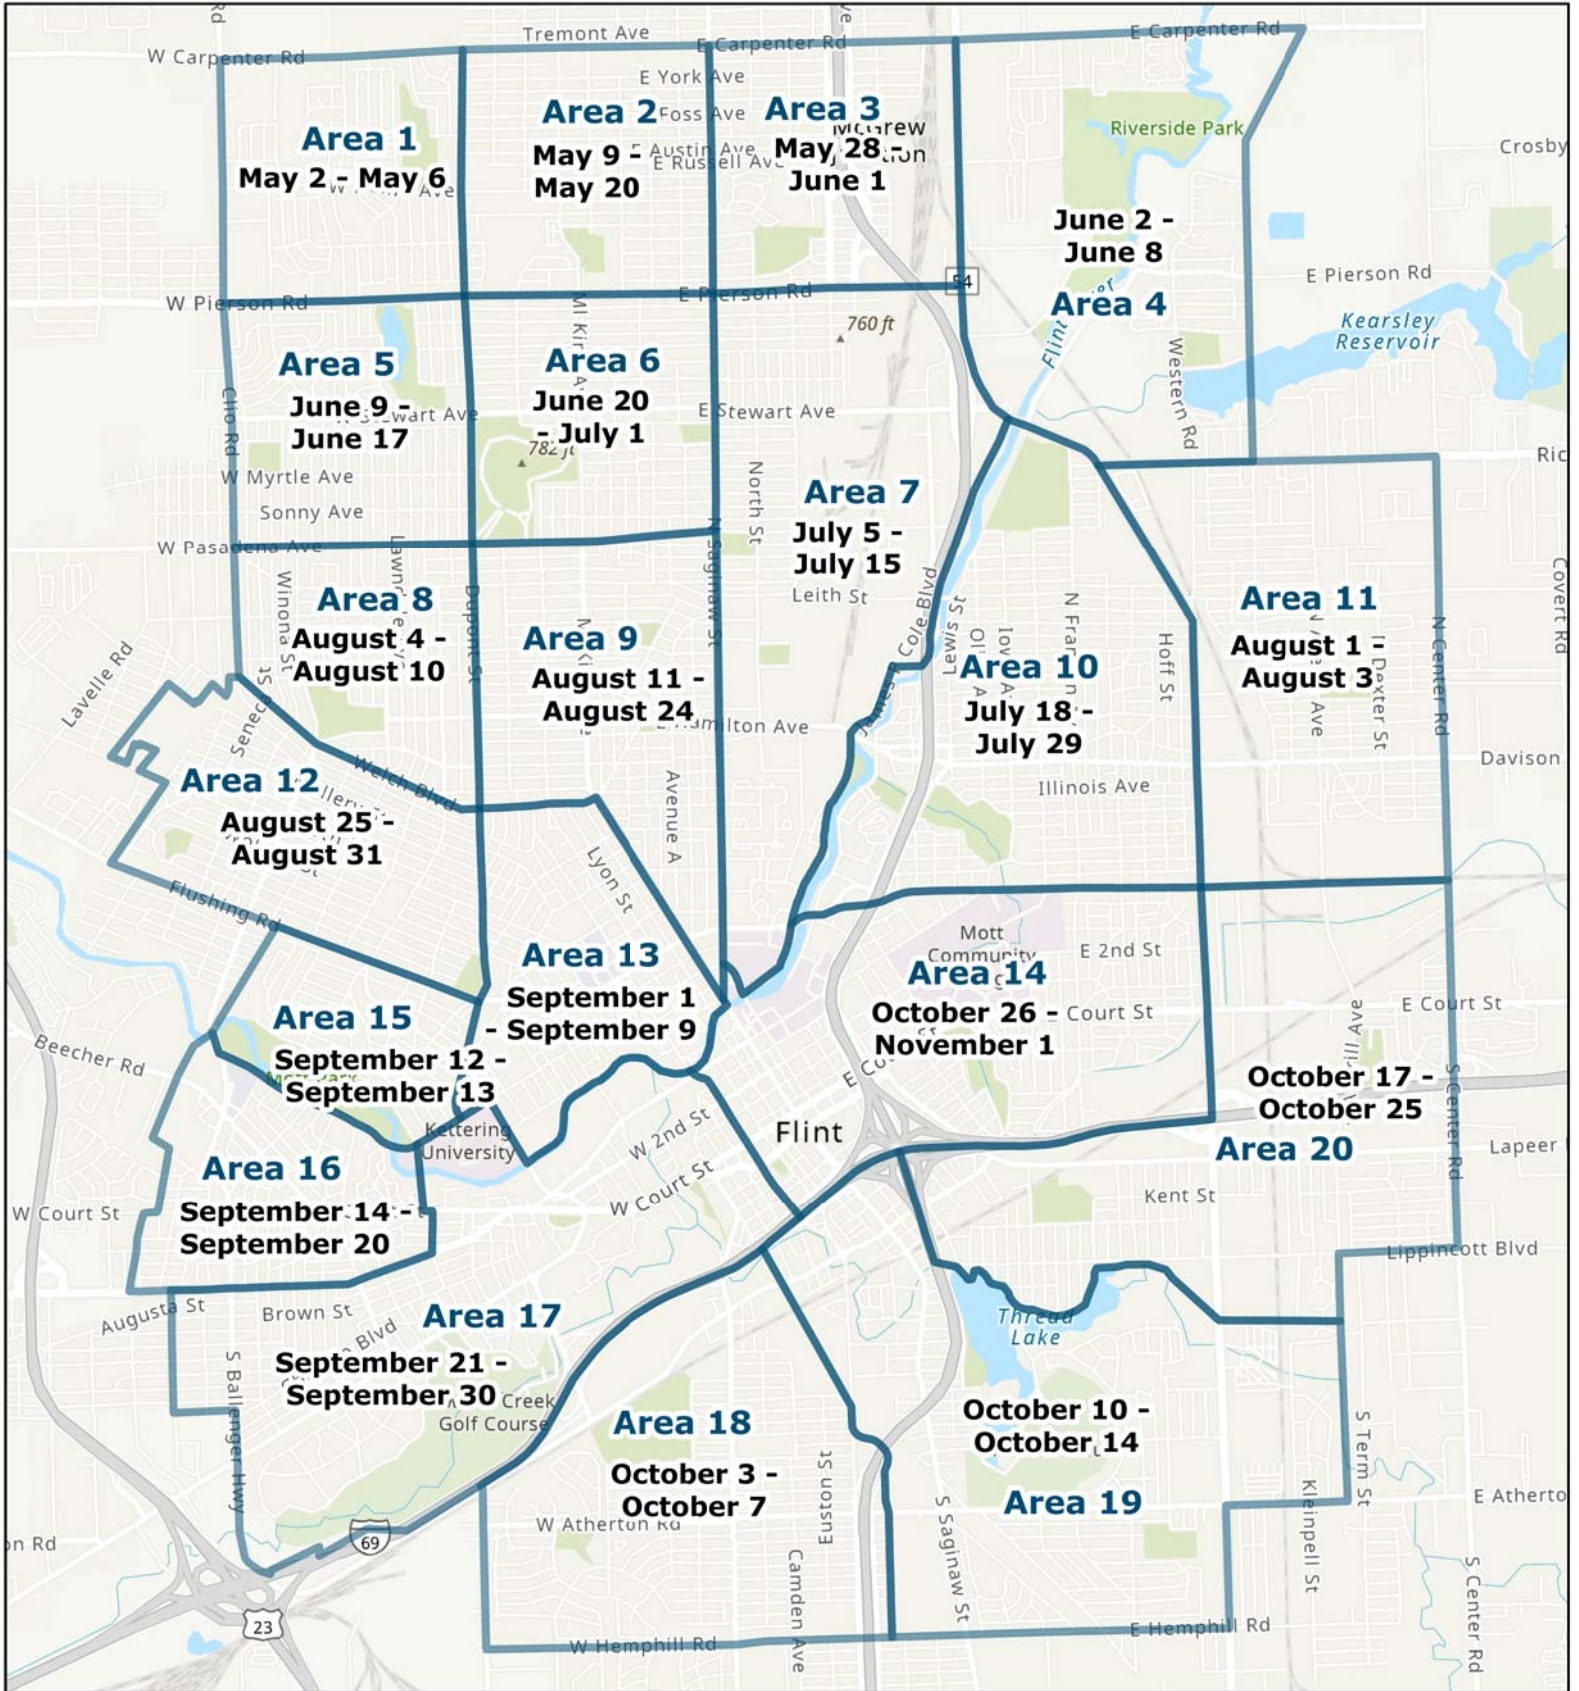

2022 Genesee County Land Bank Mowing Schedule

 **Mowing Areas**

Last Updated: 4/6/2022

Schedule is subject to change. Updates can be found at www.thelandbank.org