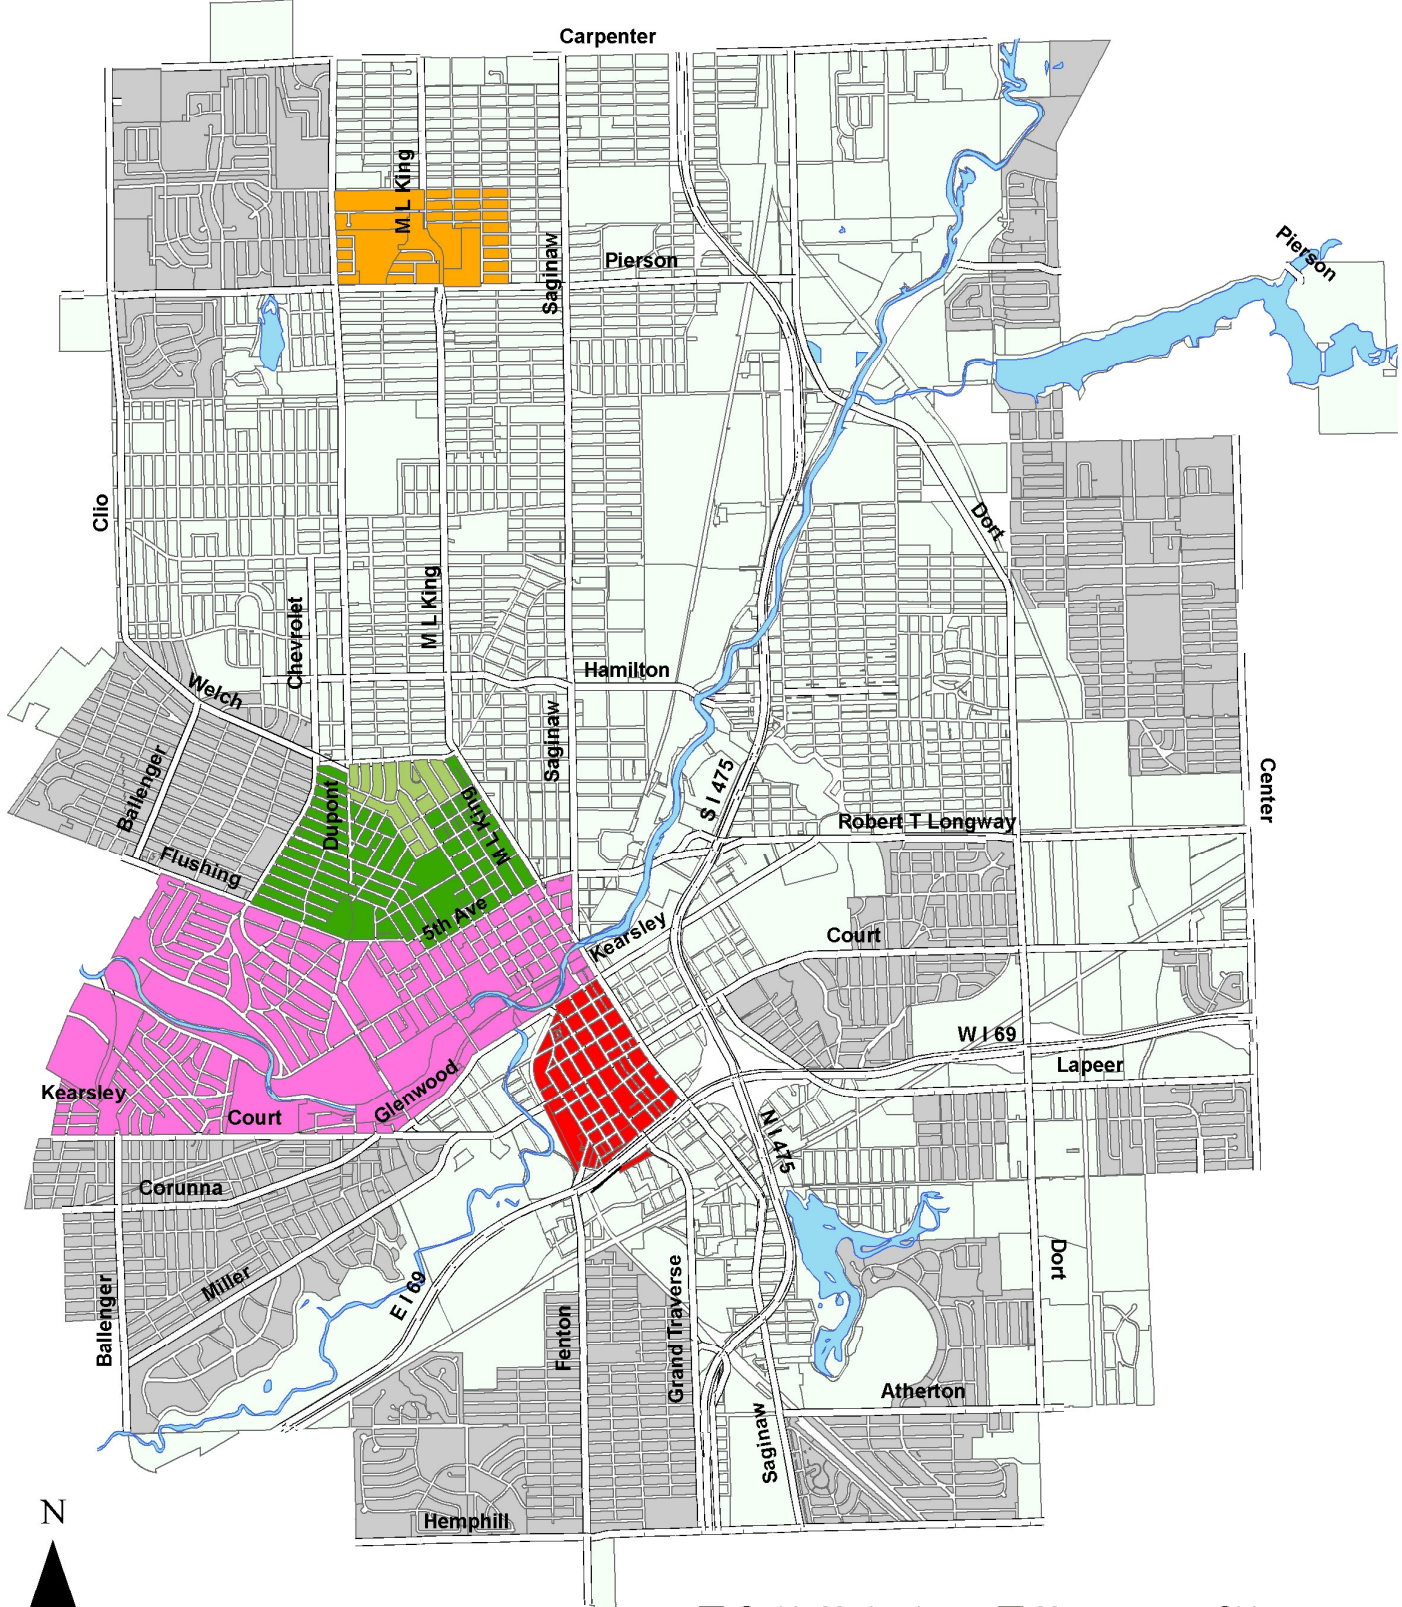

# LB Strategic Reinvestment Areas in Flint

- Stable Market Areas
- Bryant School
- Metawanenee Old
- Flint River District
- Metawanenee New
- Grand Traverse District